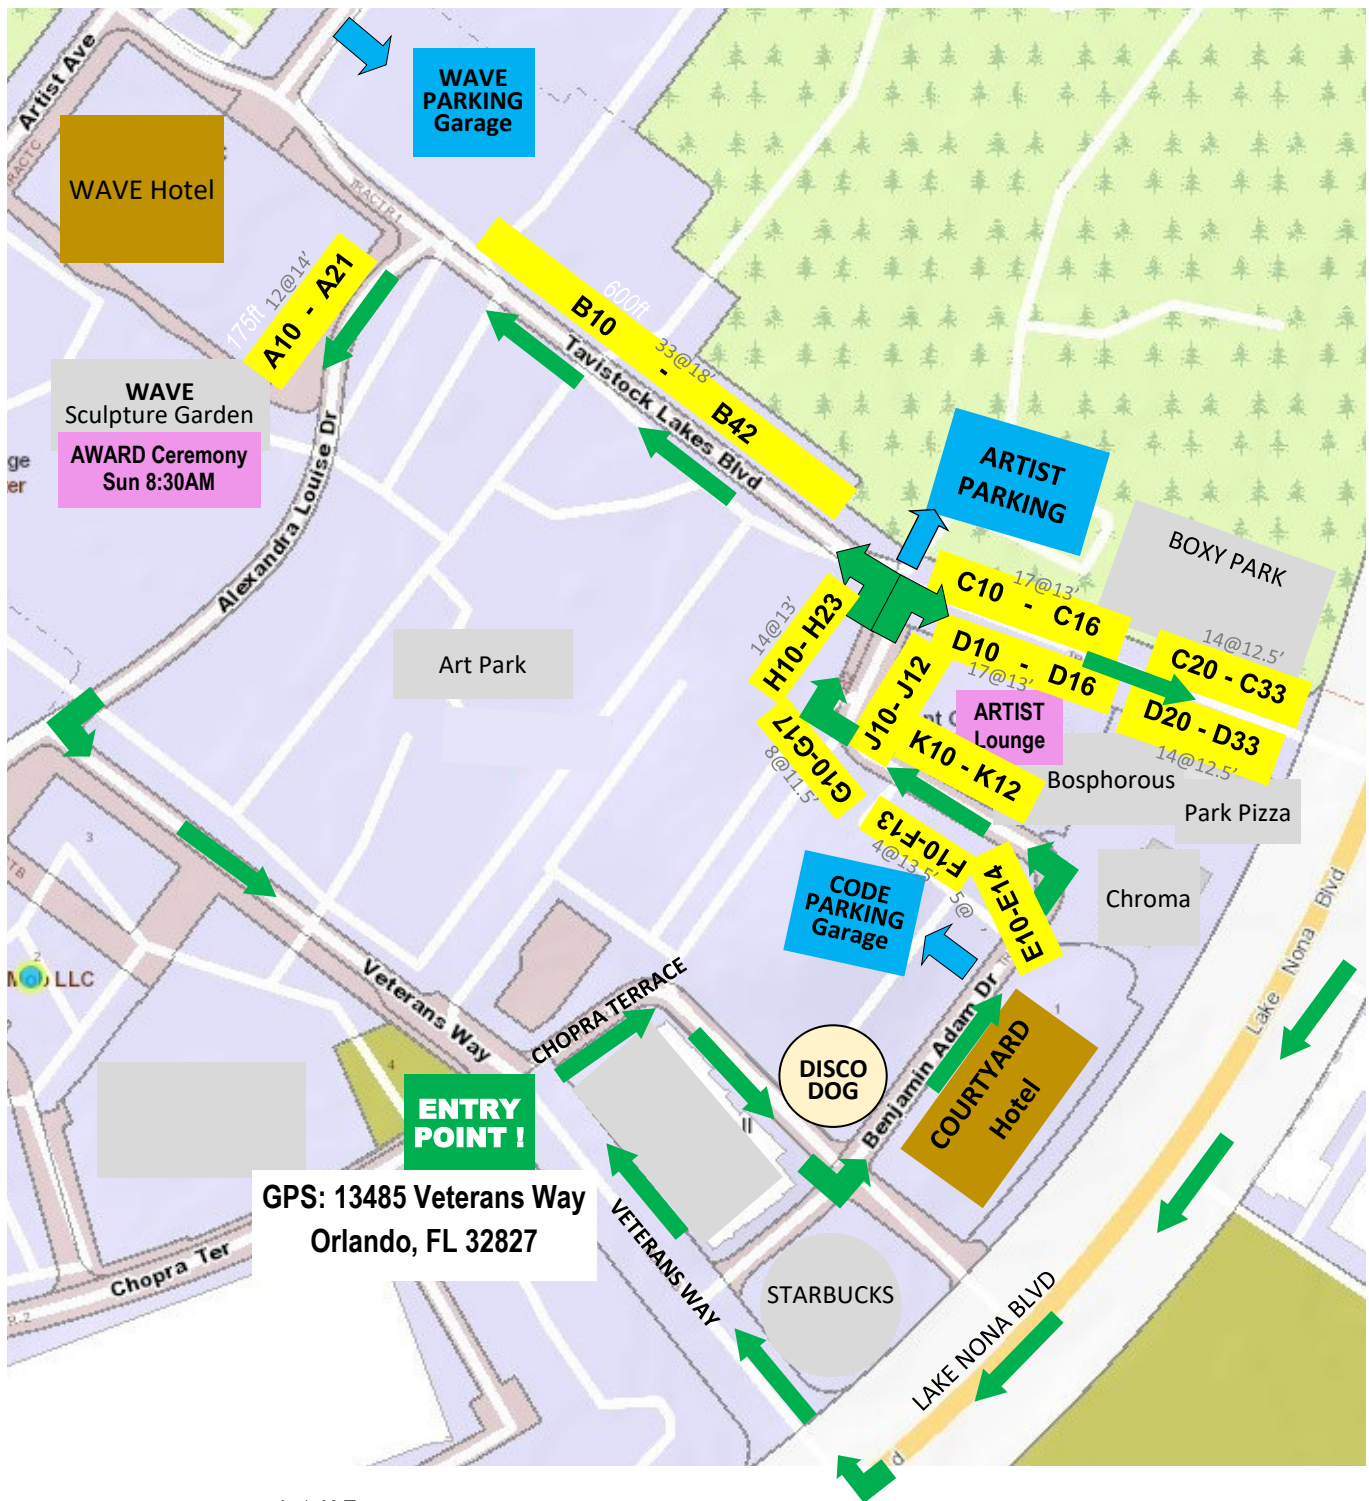

Lake Nona Art Festival Traffic Flow Map

Sat Feb 22, 2025 10am-6pm

Sun Feb 23, 2025 10am-4pm

Artist Reception Friday 5:30pm WAVE Sculpture Garden

Award Ceremony Sunday 8:30am WAVE Sculpture Garden

Artist Lounge (Next to Bosphorous) with coffee, water, snacks open Sat & Sun