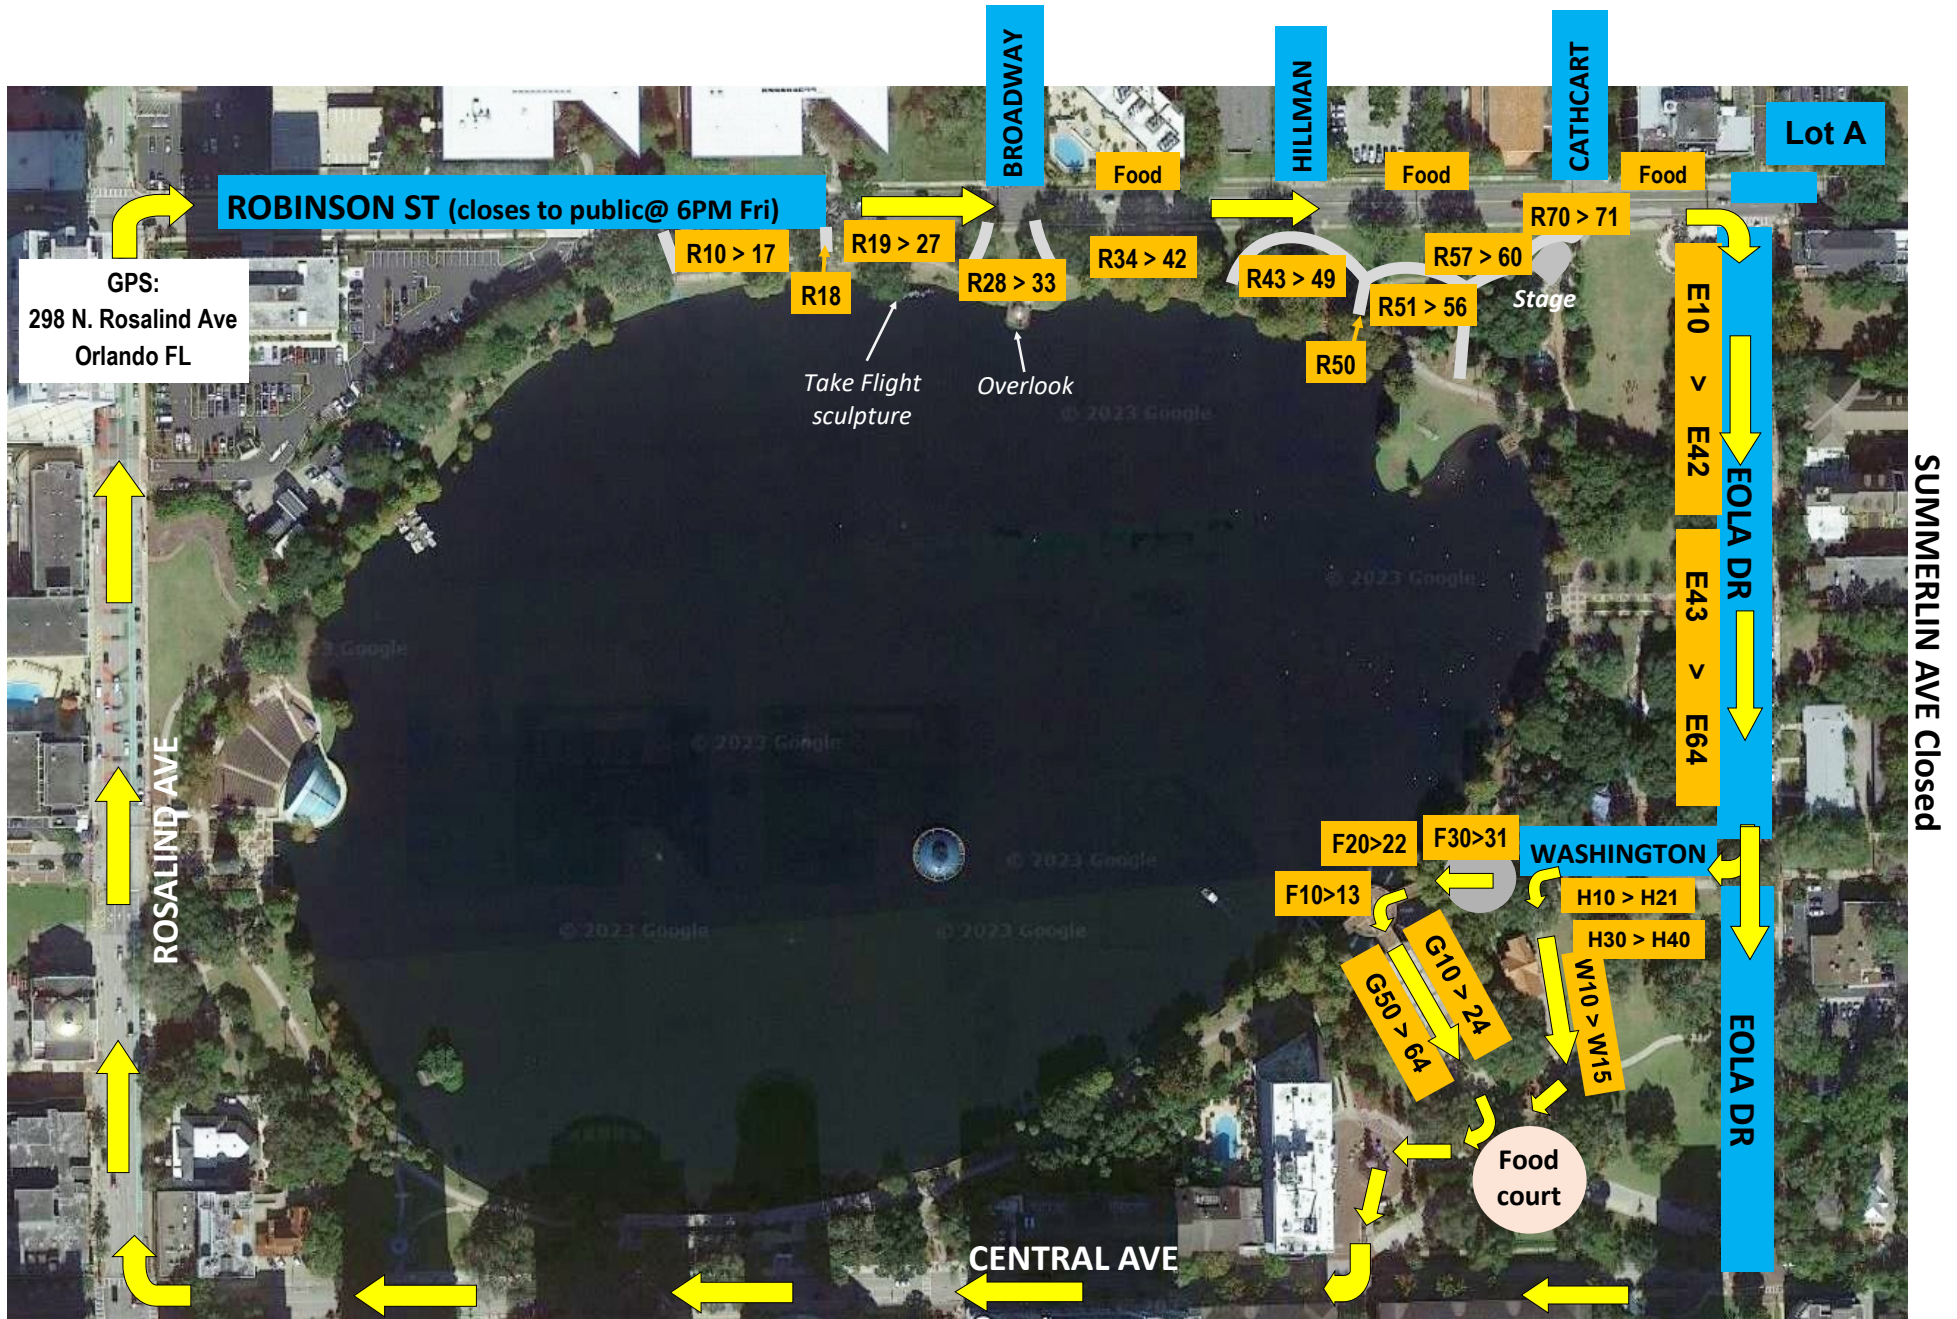

# Fiesta in the Park at Lake Eola Orlando—Vendor Traffic Map

GPS:  
298 N. Rosalind Ave  
Orlando FL

Event Coordinator : Janet Gamache (352)217-8390  
 FestivalswithJanet@gmail.com  
 On site Tina Hartsfield (352)455-5248

**KEY:** VENDORS  PARKING  TRAFFIC FLOW